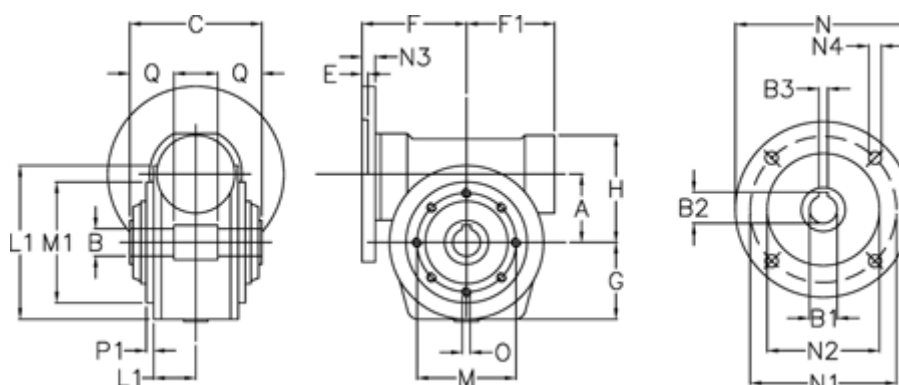

# Data Sheet

Article number: 3902210030750

Description: Worm gear  
VF 210-P-30-132B5, without lubrication

## Measures

A	= 210	F1	= 277	N1	= 265
B	= 90 H7	G	= 220	N2	= 230
B1 E7	= 38	H	= 330	N3	= 25
B2	= 41.3	L	= 350	N4	= M12
B3 H9	= 10	L1	= 125	O	= M16x30
C	= 260	M	= 300	P1	= 5
E	= 8	M1	= 250	Q	= 85
F	= 485	N	= 300		